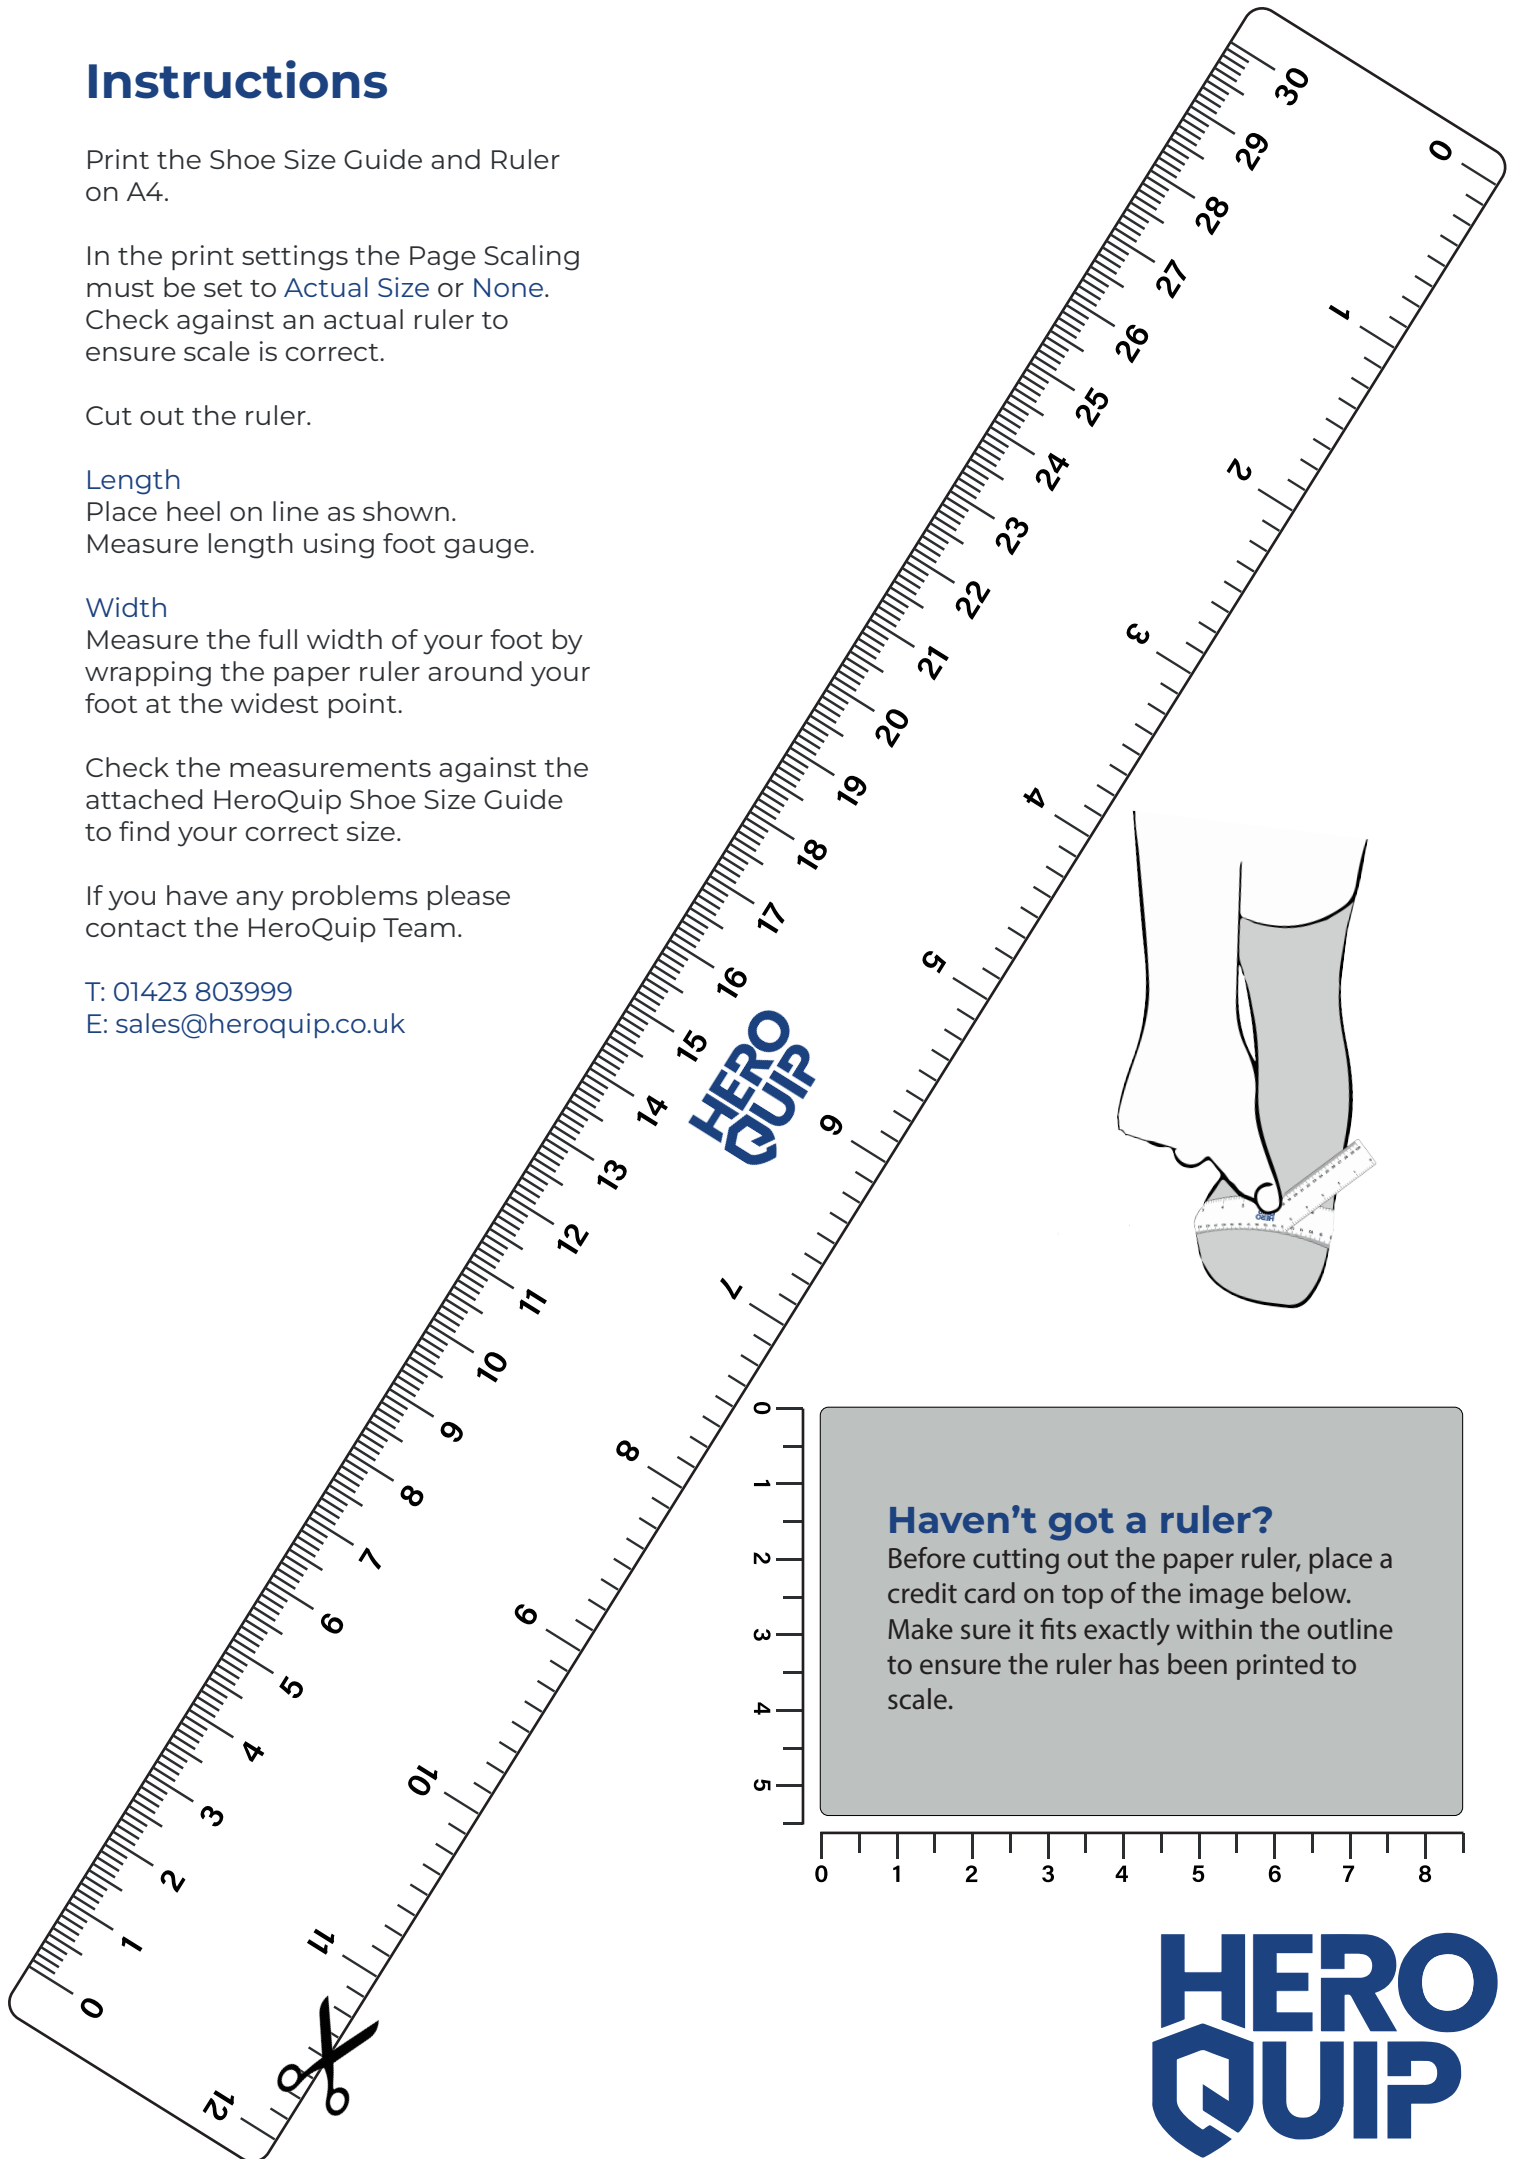

Instructions

Print the Shoe Size Guide and Ruler on A4.

In the print settings the Page Scaling must be set to [Actual Size](#) or [None](#). Check against an actual ruler to ensure scale is correct.

Cut out the ruler.

Length

Place heel on line as shown. Measure length using foot gauge.

Width

Measure the full width of your foot by wrapping the paper ruler around your foot at the widest point.

Check the measurements against the attached HeroQuip Shoe Size Guide to find your correct size.

If you have any problems please contact the HeroQuip Team.

T: 01423 803999
E: sales@heroquip.co.uk

Haven't got a ruler?
Before cutting out the paper ruler, place a credit card on top of the image below. Make sure it fits exactly within the outline to ensure the ruler has been printed to scale.