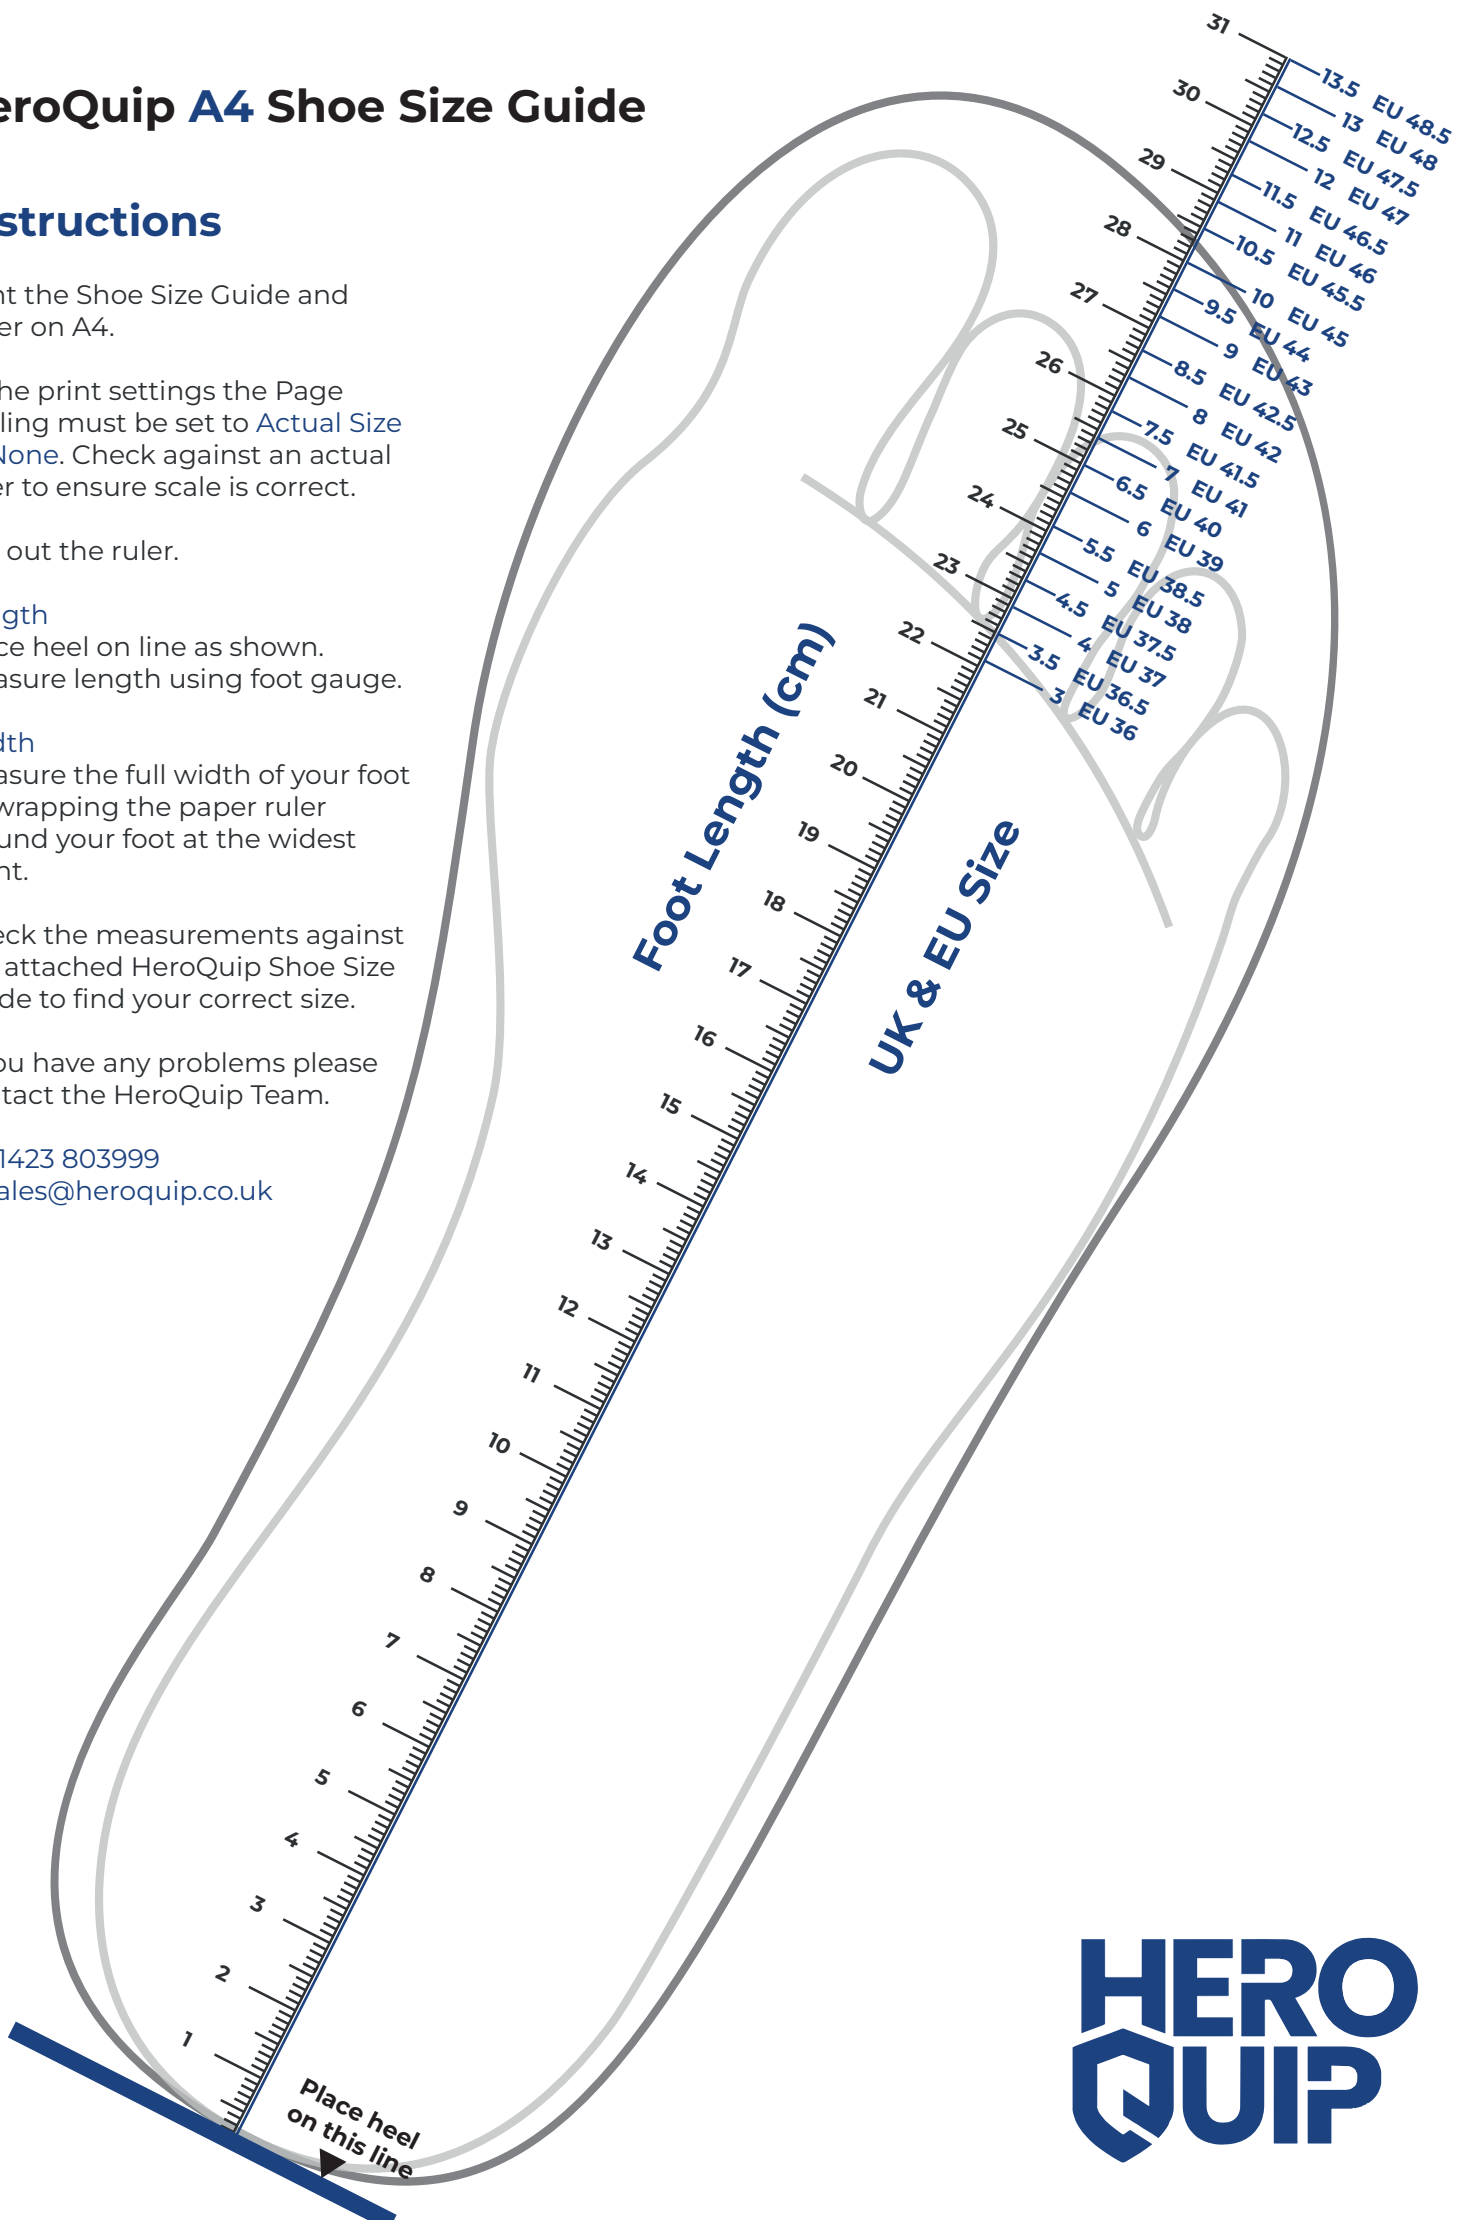

HeroQuip A4 Shoe Size Guide

Instructions

Print the Shoe Size Guide and Ruler on A4.

In the print settings the Page Scaling must be set to **Actual Size** or **None**. Check against an actual ruler to ensure scale is correct.

Cut out the ruler.

Length

Place heel on line as shown.
Measure length using foot gauge.

Width

Measure the full width of your foot by wrapping the paper ruler around your foot at the widest point.

Check the measurements against the attached HeroQuip Shoe Size Guide to find your correct size.

If you have any problems please contact the HeroQuip Team.

T: 01423 803999

E: sales@heroquip.co.uk